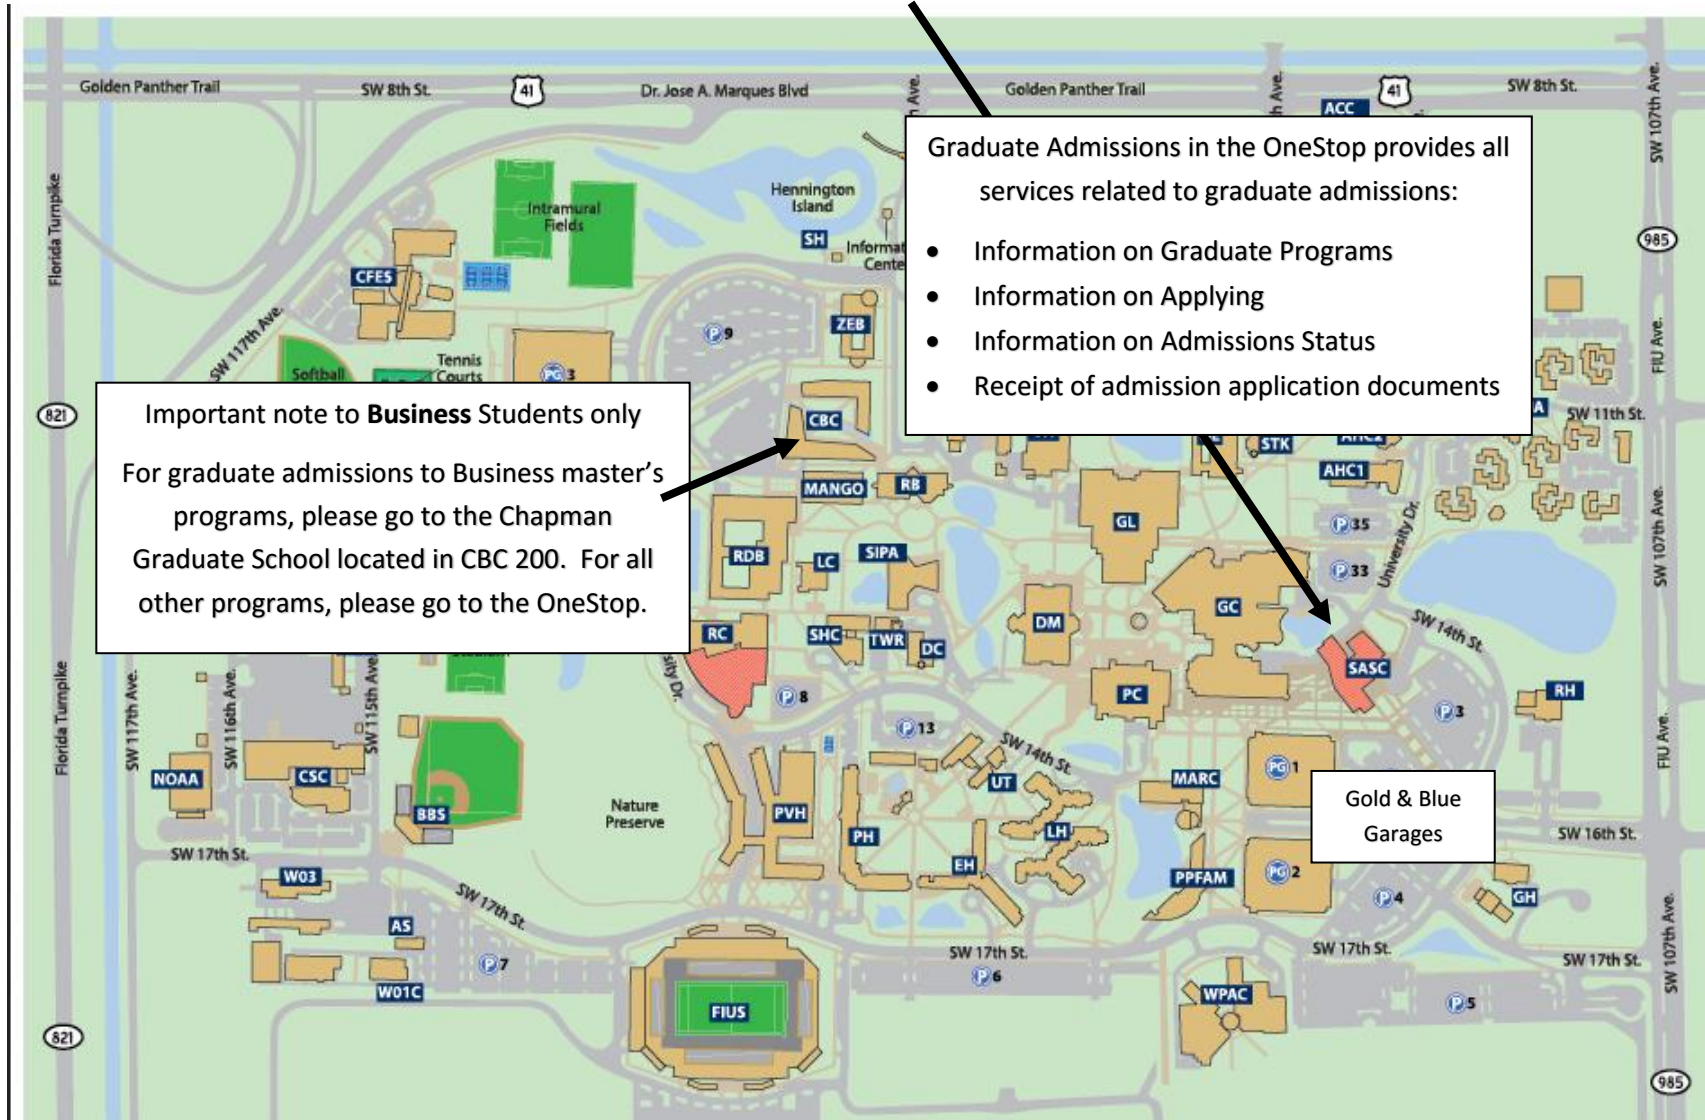

Graduate Admissions at the OneStop Office

1st Floor, SASC Building

Graduate Admissions in the OneStop provides all services related to graduate admissions:

- Information on Graduate Programs
- Information on Applying
- Information on Admissions Status
- Receipt of admission application documents

Important note to **Business** Students only
For graduate admissions to Business master's programs, please go to the Chapman Graduate School located in CBC 200. For all other programs, please go to the OneStop.

Gold & Blue Garages