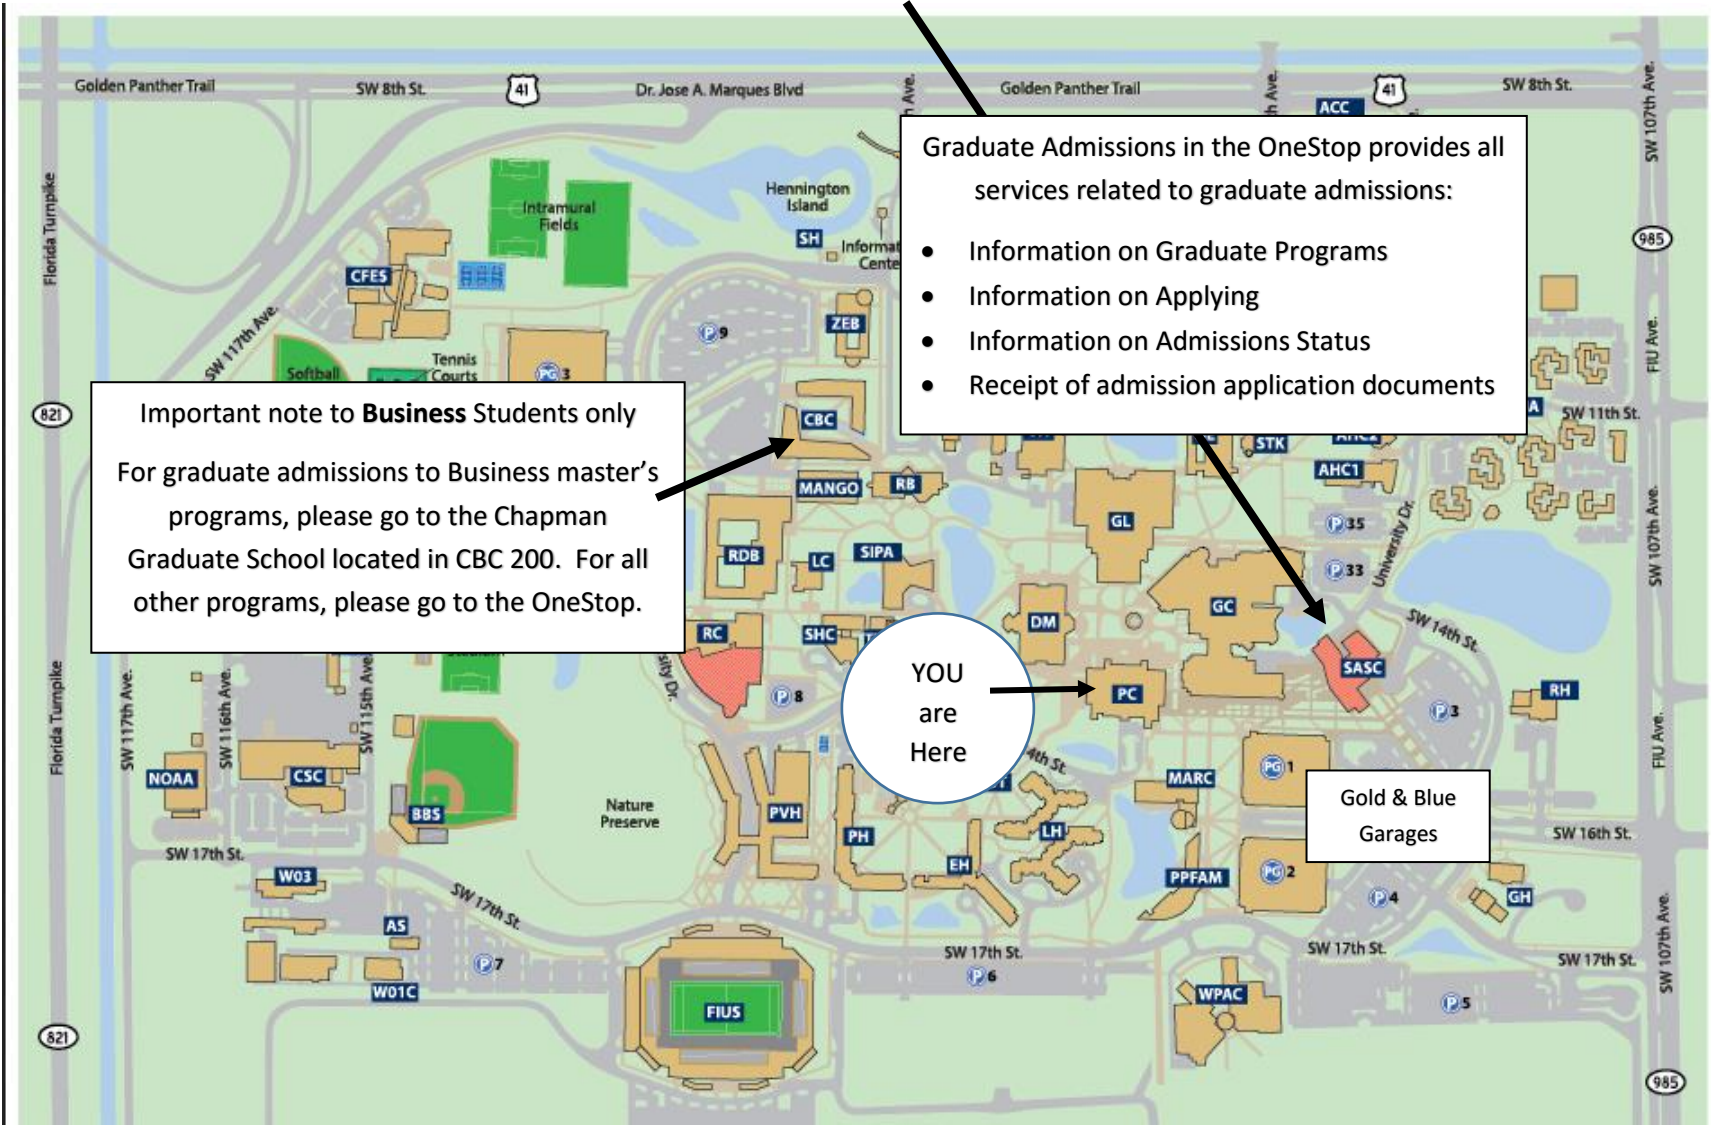

Graduate Admissions has moved to the OneStop Office

1st Floor, SASC Building

Graduate Admissions in the OneStop provides all services related to graduate admissions:

- Information on Graduate Programs
- Information on Applying
- Information on Admissions Status
- Receipt of admission application documents

Important note to **Business** Students only
For graduate admissions to Business master's programs, please go to the Chapman Graduate School located in CBC 200. For all other programs, please go to the OneStop.

YOU are Here

Gold & Blue Garages